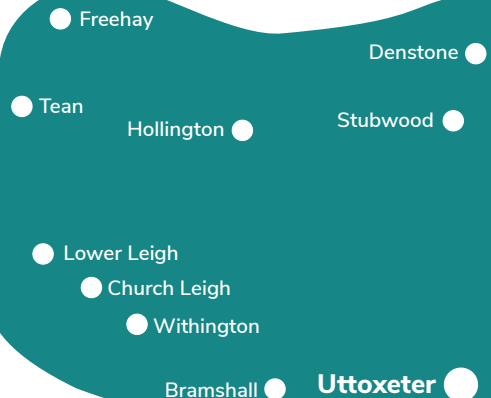

Uttoxeter 411 Bus Service

**FREE for
Concessions**

£5 return
for other
passengers

Uttoxeter - Church Leigh - Tean - Denstone Circular

Runs every Wednesday

- Connects surrounding villages with Uttoxeter town centre.
- Perfect for weekly shopping and social trips.
- Helping people in rural communities to live more independently
- Accessible transport for wheelchair users and people with mobility or other disabilities.
- Safe and supportive - we take extra care - our drivers and team are there to help.

**No need to book. Simply check
the timetables and hop on board!**

*This
service covers
Uttoxeter and
the surrounding
villages*

For more information on our services

PHONE 01335 300670

EMAIL enquiries@ashbournect.org.uk